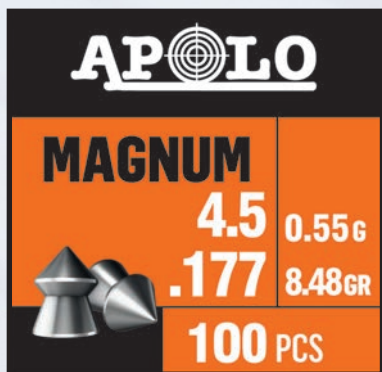

MAGNUM

CACERÍA/HUNTING

Balín liviano, muy versátil gracias a su cabeza puntiaguda. Es preciso y efectivo en cortas y medias distancias. Es una gran alternativa para tiradores poco experimentados ya que permite darle múltiples usos.

Lightweight pellet, very versatile thanks to its pointed head. It is accurate and effective at short and medium distances. It is a great alternative for inexperienced shooters as it allows multiple uses.

100 unidades/units

Master 250 cajas/box